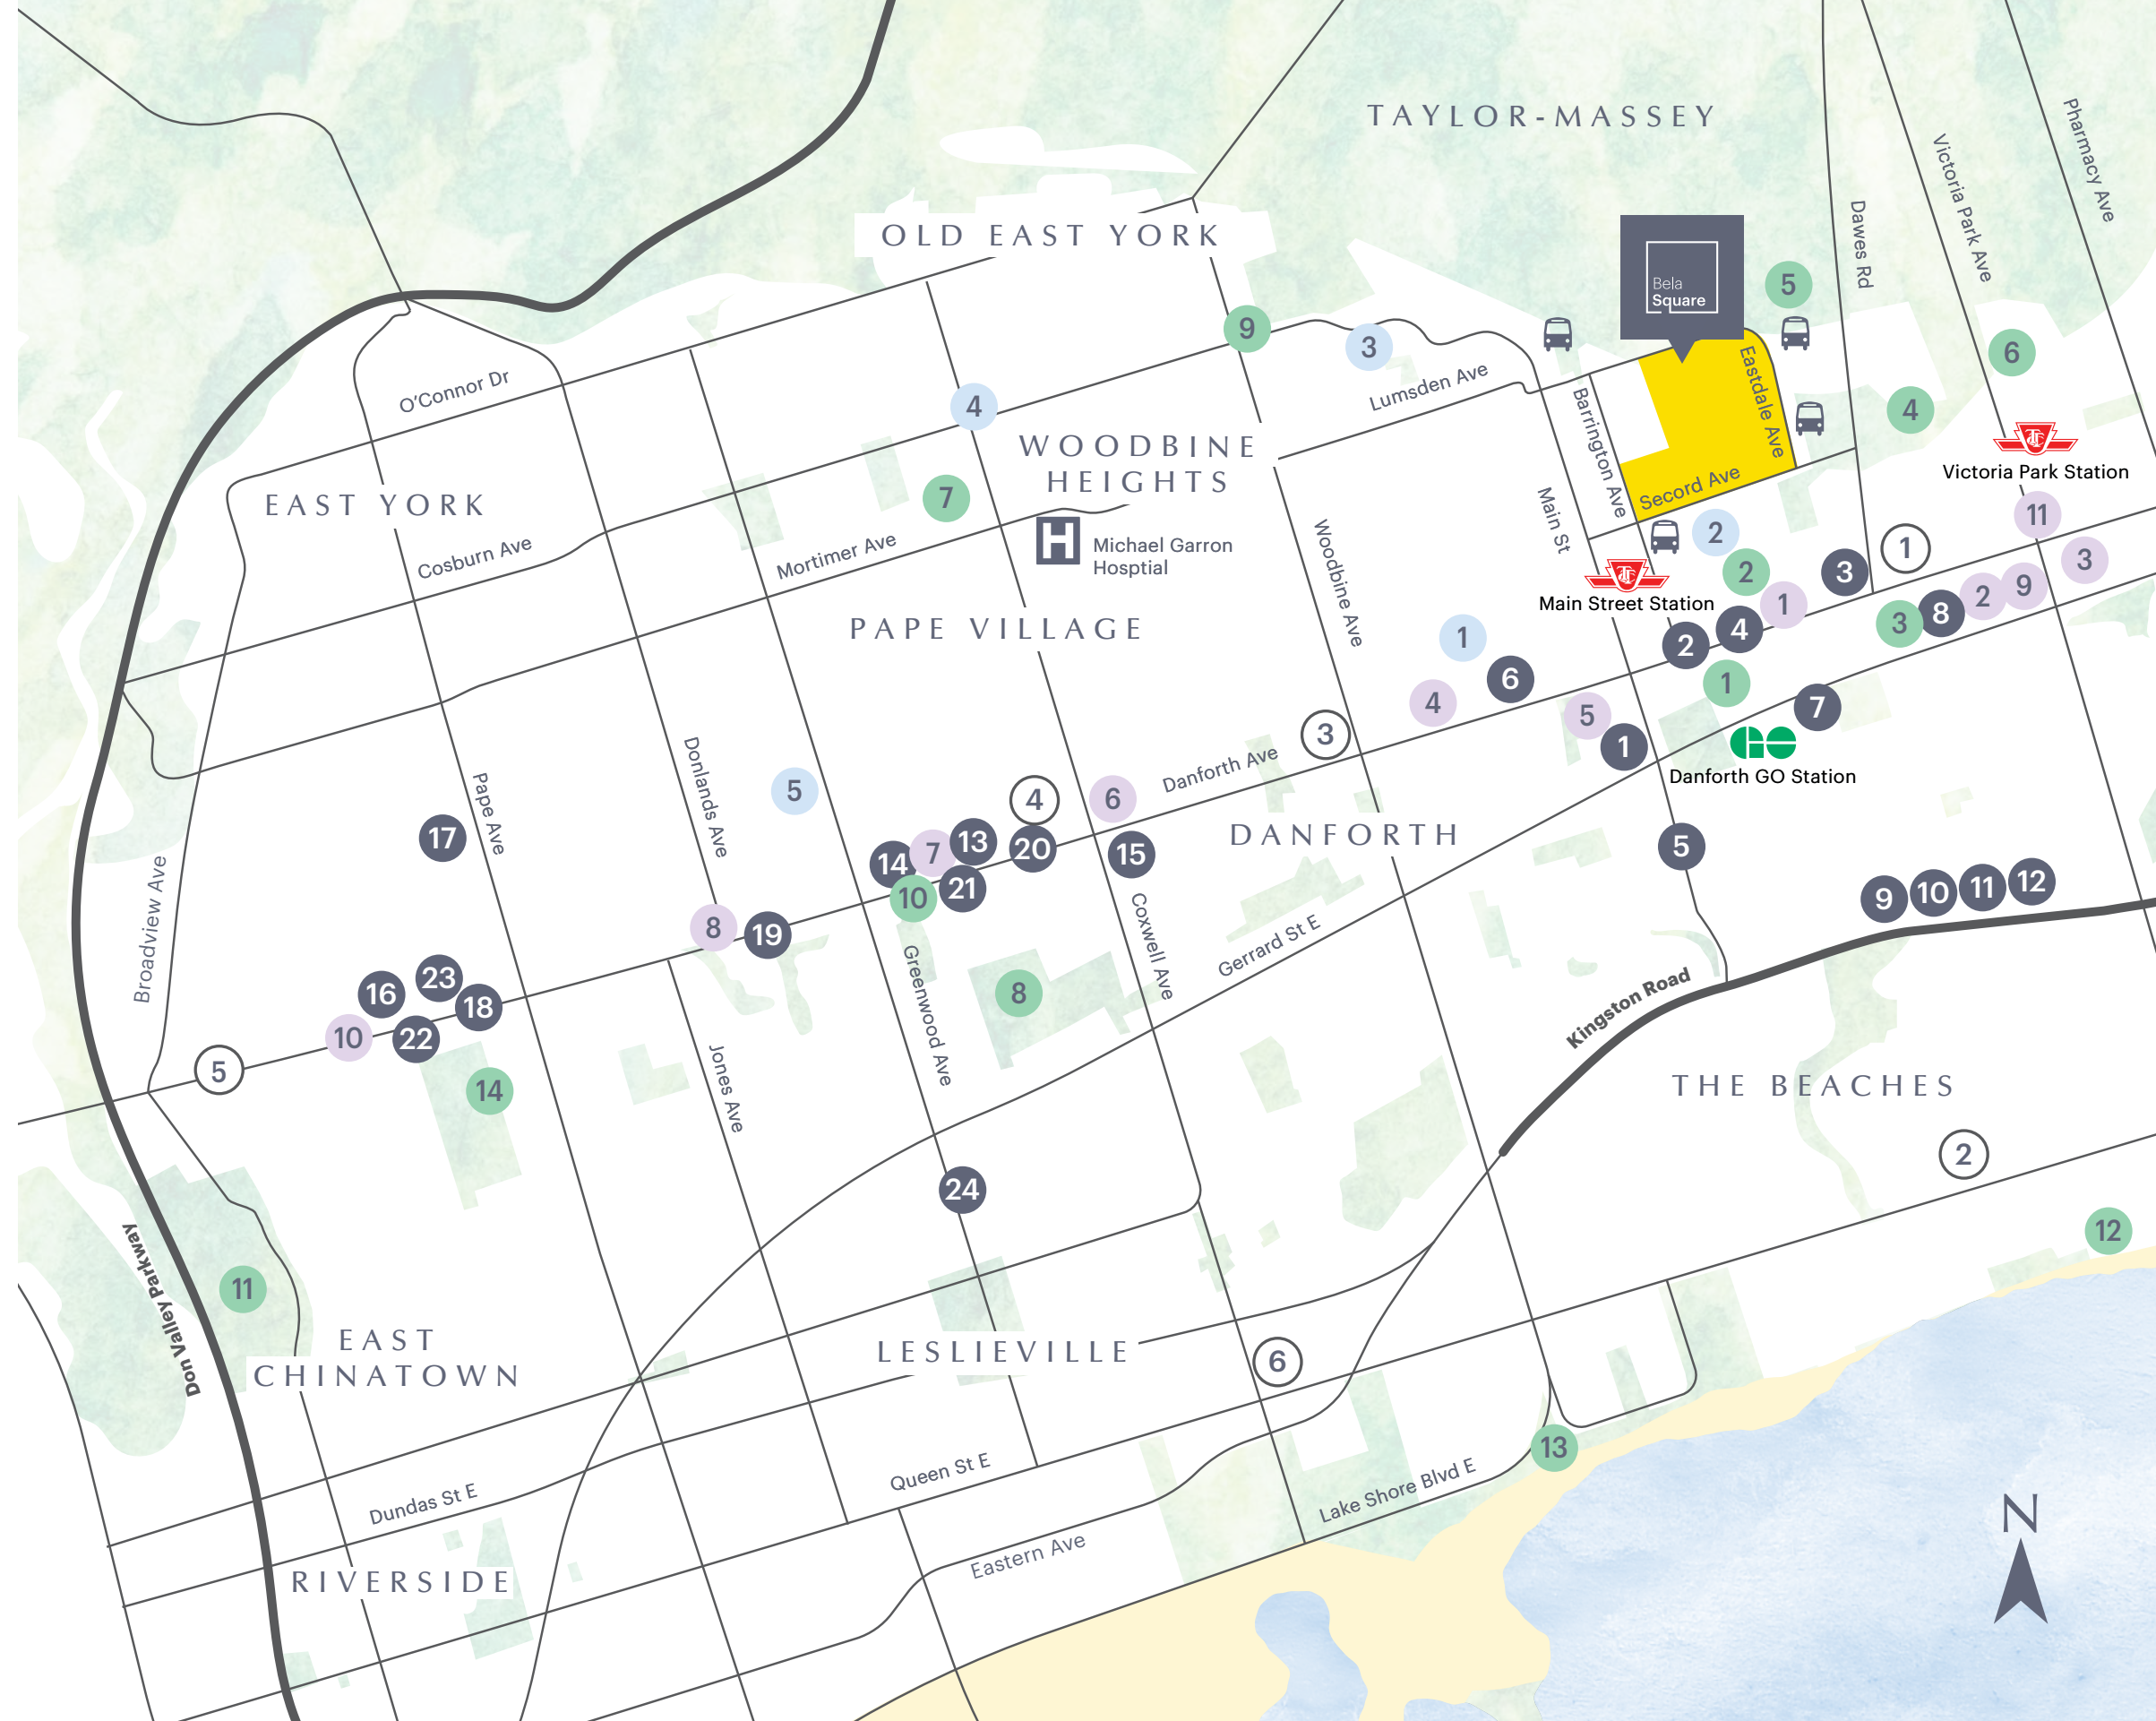

## Shopping

1. Danforth Market
2. Metro
3. LCBO
4. Light Up K Toronto
5. Sobeyes
6. Shoppers Drug Mart
7. Percy Waters Florist
8. Masellis Supermarket
9. Loblaws
10. The Big Carrot Community Market
11. FreshCo

## Recreation

1. Main Square Community Centre
2. Secord Community Centre
3. LA Fitness
4. Dentonia Park
5. Taylor Creek Park
6. Dentonia Park Golf Course
7. Memorial Gardens Park
8. Monarch Park
9. East York Curling Club
10. Cosburn Park Lawn Bowling
11. Riverdale Park
12. Balmy Beach Park
13. Woodbine Beach
14. Withrow Park

## Transit

-  Danforth GO Station
-  Victoria Park Subway Station
-  Main Street Subway Station

**Bus Stop Routes**  
 **87C | 87A | 404**

- Dentonia Park - 8 minutes
- Main Street Station - 12 minutes
- Danforth GO Station - 15 minutes
- Taylor Creek Park - 2 minutes
- East York Memorial Arena - 18 minutes

Map is artist's concept.